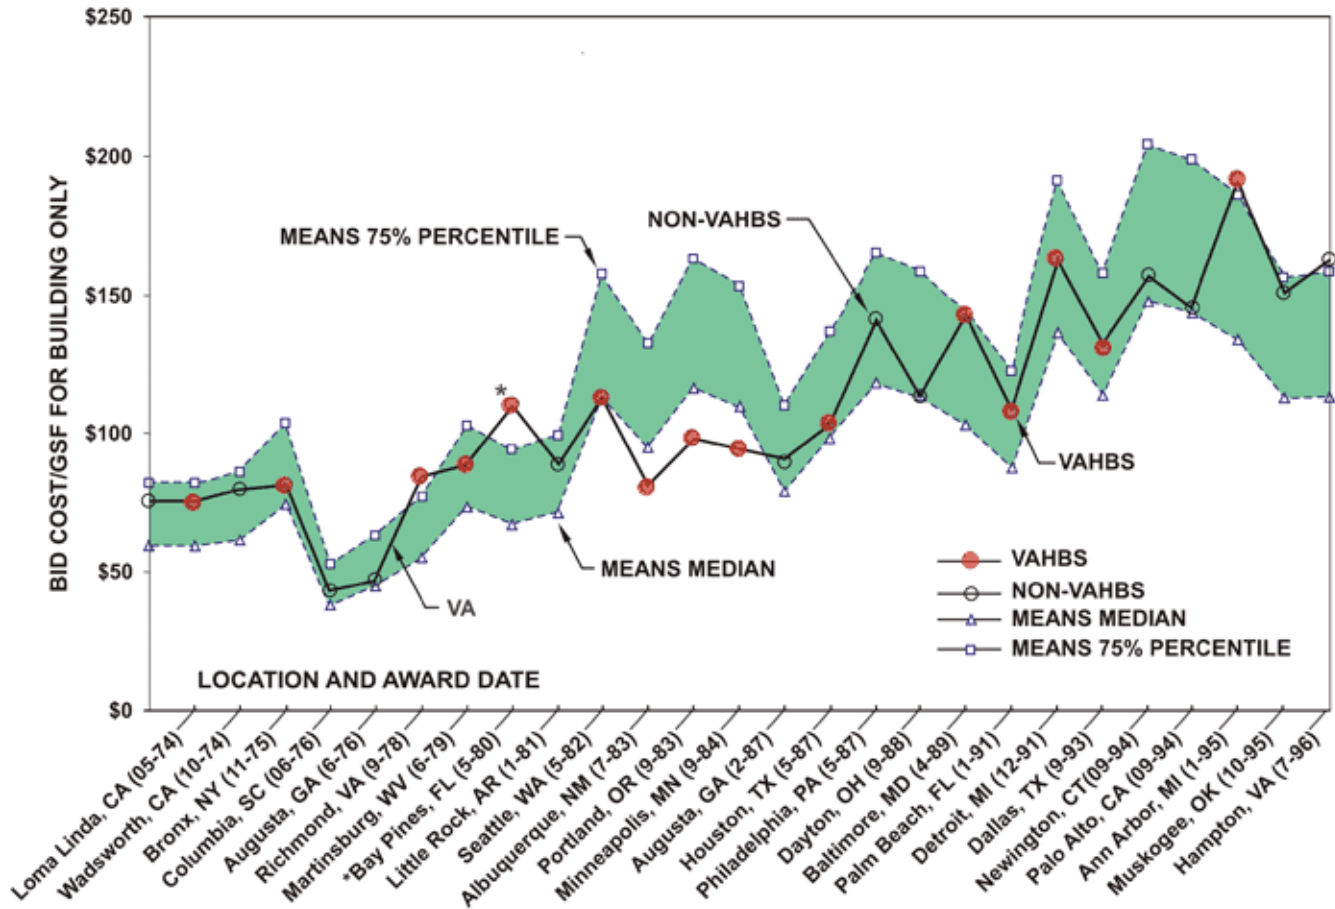

VA COST AT LOCATION AND AWARD DATE

* BID INCLUDES ADDITIONAL ELEMENTS EXTERNAL TO THE BUILDING IN THE GSF COST (REV 7-07)